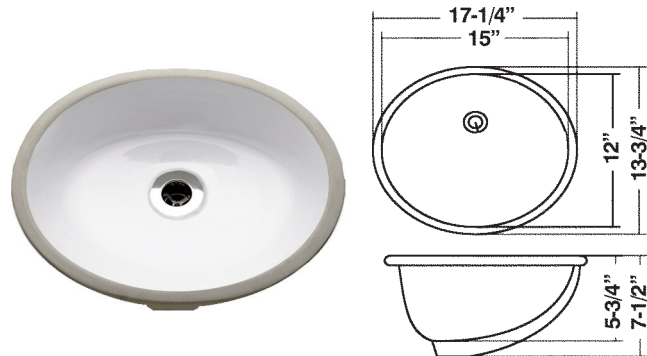

Porcelain Undermount Vanity Bowls

- True vitreous china - triple glaze
- Fully insulated
- Cardboard cutout template
- Hardware included
- Limited lifetime warranty
- cUPC Certified (Uniform Plumbing Code)
- Offered in white and bisque
- Also offered in white and bisque bulk packs on some models

MS-P2209C Oval MS-P2209C-W MS-P2209C-B

17-1/4" W x 13-3/4" D (438mm x 349mm), 5-3/4" (146mm) deep bowl OD
Available in White (MS-P2209C-W) and Bisque (MS-P2209C-B). Also available in White bulk pack (MSP2209CW5PK) and Bisque bulk pack (MSP2209CB5PK).

MS-P2210C Oval MS-P2210C-W MS-P2210C-B

19-7/8" W x 16-3/8" D (505mm x 416mm), 6" (152mm) deep bowl OD
Available in White (MS-P2210C-W) and Bisque (MS-P2210C-B). Also available in White bulk pack (MSP2210CW4PK) and Bisque bulk pack (MSP2210CB4PK).

MS-P2214C Rectangle MS-P2214C-W MS-P2214C-B

20" W x 15" D (508mm x 381mm), 6" (152mm) deep bowl OD
Available in White (MS-P2214C-W) and Bisque (MS-P2214C-B). Also available in White bulk pack (MSP2214CW3PK) and Bisque bulk pack (MSP2214CB3PK).