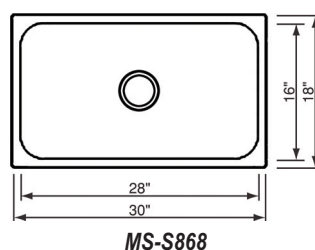

MS-S503DR Double Bowl Offset Right 16 Gauge MS-S503DR
 32" W x 20-3/4" D (813mm x 527mm), 9" (229/178mm) deep bowls OD

MS-S801DL Double Bowl Offset Left 16 Gauge MS-S801DL
 32" W x 20-3/4" D (813mm x 527mm)
 9" 7-1/2" (229/191mm) deep bowls OD

MS-S802D-9 Equal Double Bowl 16 Gauge MS-S802D-9
 32-1/4" W x 18-1/2" D (819mm x 470m), 9" (229mm) deep bowls OD

MS-S802D-918 Equal Double Bowl 18 Gauge MS-S802D-918
 32-1/4" W x 18-1/2" D (819mm x 470m), 9" (229mm) deep bowls OD

MS-S868 Large Single Bowl 16 Gauge MS-S868
 30" W x 18" D (762mm x 457m), 10" (254mm) deep bowls OD

MS-S869 Bar Single Bowl 18 Gauge MS-S869
 14-1/2" W x 13" D (368mm x 330m), 7" (179mm) deep bowls OD

| Product No. | Description | Bowl Depth | Small Bowl on... |
|--------------|---|------------|------------------|
| MS-S503DR | St. Steel UM Offset Double Bowl 16 gauge | 7" 9" | left |
| MS-S801DL | St. Steel UM Offset Double Bowl 16 gauge | 7.5" 9" | right |
| MS-S802D-9 | St. Steel UM Equal Double Bowl 16 gauge | 9" | - |
| MS-S802D-918 | St. Steel UM Equal Double Bowl 18 gauge | 9" | - |
| MS-S868 | St. Steel UM Large Single Bowl 16 gauge | 10" | - |
| MS-S869 | St. Steel UM Bar Single Bowl 18 gauge | 7" | - |
| MS-ASTRS | Stainless Steel Standard Strainer | - | - |
| MS-AG-503GL | St. St. Bottom Grid for S503/801 Large Bowl | - | - |
| MS-AG-503GS | St. St. Bottom Grid for S503/801 Small Bowl | - | - |
| MS-AG-502G | St. St. Bottom Grid for S802 Bowls | - | - |

MS-P2214C Rectangle MS-P2214C-W MS-P2214C-B

20" W x 15" D (508mm x 381mm), 6" (152mm) deep bowl OD
Available in White (MS-P2214C-W) and Bisque (MS-P2214C-B). Also available in White bulk pack (MSP2214CW3PK) and Bisque bulk pack (MSP2214CB3PK).