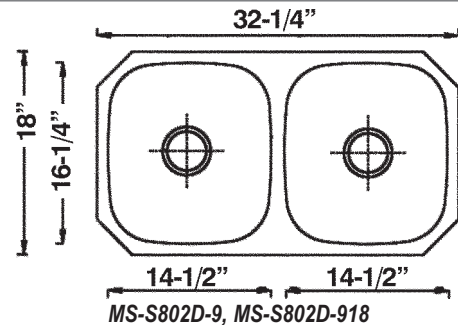

MS-S503DR Double Bowl Offset Right 16 Gauge MS-S503DR
 32" W x 20-3/4" D (813mm x 527mm), 9" (229/178mm) deep bowls OD

MS-S801DL Double Bowl Offset Left 16 Gauge MS-S801DL
 32" W x 20-3/4" D (813mm x 527mm)
 9" 7-1/2" (229/191mm) deep bowls OD

MS-S802D-9 Equal Double Bowl 16 Gauge MS-S802D-9
 32-1/4" W x 18-1/2" D (819mm x 470m), 9" (229mm) deep bowls OD

MS-S802D-918 Equal Double Bowl 18 Gauge MS-S802D-918
 32-1/4" W x 18-1/2" D (819mm x 470m), 9" (229mm) deep bowls OD

MS-S868 Large Single Bowl 16 Gauge MS-S868
 30" W x 18" D (762mm x 457m), 10" (254mm) deep bowls OD

MS-S869 Bar Single Bowl 18 Gauge MS-S869
 14-1/2" W x 13" D (368mm x 330m), 7" (179mm) deep bowls OD

| Product No. | Description | Bowl Depth | Small Bowl on... |
|--------------|---|------------|------------------|
| MS-S503DR | St. Steel UM Offset Double Bowl 16 gauge | 7" 9" | left |
| MS-S801DL | St. Steel UM Offset Double Bowl 16 gauge | 7.5" 9" | right |
| MS-S802D-9 | St. Steel UM Equal Double Bowl 16 gauge | 9" | - |
| MS-S802D-918 | St. Steel UM Equal Double Bowl 18 gauge | 9" | - |
| MS-S868 | St. Steel UM Large Single Bowl 16 gauge | 10" | - |
| MS-S869 | St. Steel UM Bar Single Bowl 18 gauge | 7" | - |
| MS-ASTRS | Stainless Steel Standard Strainer | - | - |
| MS-AG-503GL | St. St. Bottom Grid for S503/801 Large Bowl | - | - |
| MS-AG-503GS | St. St. Bottom Grid for S503/801 Small Bowl | - | - |
| MS-AG-502G | St. St. Bottom Grid for S802 Bowls | - | - |

MS-P2214C Rectangle MS-P2214C-W MS-P2214C-B

20" W x 15" D (508mm x 381mm), 6" (152mm) deep bowl OD
Available in White (MS-P2214C-W) and Bisque (MS-P2214C-B). Also available in White bulk pack (MSP2214CW3PK) and Bisque bulk pack (MSP2214CB3PK).