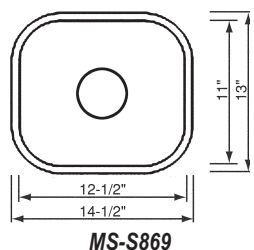

MS-S503DR Double Bowl Offset Right 16 Gauge MS-S503DR
 32" W x 20-3/4" D (813mm x 527mm), 9" (229/178mm) deep bowls OD

MS-S801DL Double Bowl Offset Left 16 Gauge MS-S801DL
 32" W x 20-3/4" D (813mm x 527mm)
 9" 7-1/2" (229/191mm) deep bowls OD

MS-S802D-9 Equal Double Bowl 16 Gauge MS-S802D-9
 32-1/4" W x 18-1/2" D (819mm x 470m), 9" (229mm) deep bowls OD

MS-S802D-918 Equal Double Bowl 18 Gauge MS-S802D-918
 32-1/4" W x 18-1/2" D (819mm x 470m), 9" (229mm) deep bowls OD

MS-S868 Large Single Bowl 16 Gauge MS-S868
 30" W x 18" D (762mm x 457m), 10" (254mm) deep bowls OD

MS-S869 Bar Single Bowl 18 Gauge MS-S869
 14-1/2" W x 13" D (368mm x 330m), 7" (179mm) deep bowls OD

| Product No. | Description | Bowl Depth | Small Bowl on... |
|--------------|---|------------|------------------|
| MS-S503DR | St. Steel UM Offset Double Bowl 16 gauge | 7" 9" | left |
| MS-S801DL | St. Steel UM Offset Double Bowl 16 gauge | 7.5" 9" | right |
| MS-S802D-9 | St. Steel UM Equal Double Bowl 16 gauge | 9" | - |
| MS-S802D-918 | St. Steel UM Equal Double Bowl 18 gauge | 9" | - |
| MS-S868 | St. Steel UM Large Single Bowl 16 gauge | 10" | - |
| MS-S869 | St. Steel UM Bar Single Bowl 18 gauge | 7" | - |
| MS-ASTRS | Stainless Steel Standard Strainer | - | - |
| MS-AG-503GL | St. St. Bottom Grid for S503/801 Large Bowl | - | - |
| MS-AG-503GS | St. St. Bottom Grid for S503/801 Small Bowl | - | - |
| MS-AG-502G | St. St. Bottom Grid for S802 Bowls | - | - |

MS-P2214C Rectangle MS-P2214C-W MS-P2214C-B

20" W x 15" D (508mm x 381mm), 6" (152mm) deep bowl OD
Available in White (MS-P2214C-W) and Bisque (MS-P2214C-B). Also available in White bulk pack (MSP2214CW3PK) and Bisque bulk pack (MSP2214CB3PK).