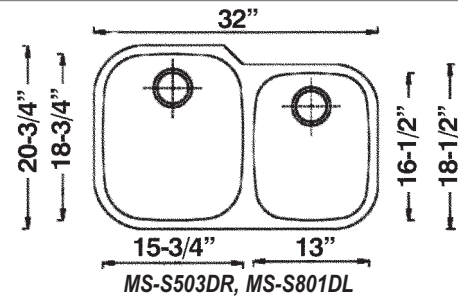

MS-S503DR Double Bowl Offset Right 16 Gauge MS-S503DR
 32" W x 20-3/4" D (813mm x 527mm), 9" (229/178mm) deep bowls OD

MS-S801DL Double Bowl Offset Left 16 Gauge MS-S801DL
 32" W x 20-3/4" D (813mm x 527mm)
 9" 7-1/2" (229/191mm) deep bowls OD

MS-S802D-9 Equal Double Bowl 16 Gauge MS-S802D-9
 32-1/4" W x 18-1/2" D (819mm x 470m), 9" (229mm) deep bowls OD

MS-S802D-918 Equal Double Bowl 18 Gauge MS-S802D-918
 32-1/4" W x 18-1/2" D (819mm x 470m), 9" (229mm) deep bowls OD

MS-S868 Large Single Bowl 16 Gauge MS-S868
 30" W x 18" D (762mm x 457m), 10" (254mm) deep bowls OD

MS-S869 Bar Single Bowl 18 Gauge MS-S869
 14-1/2" W x 13" D (368mm x 330m), 7" (179mm) deep bowls OD

| Product No. | Description | Bowl Depth | Small Bowl on... |
|--------------|---|------------|------------------|
| MS-S503DR | St. Steel UM Offset Double Bowl 16 gauge | 7" 9" | left |
| MS-S801DL | St. Steel UM Offset Double Bowl 16 gauge | 7.5" 9" | right |
| MS-S802D-9 | St. Steel UM Equal Double Bowl 16 gauge | 9" | - |
| MS-S802D-918 | St. Steel UM Equal Double Bowl 18 gauge | 9" | - |
| MS-S868 | St. Steel UM Large Single Bowl 16 gauge | 10" | - |
| MS-S869 | St. Steel UM Bar Single Bowl 18 gauge | 7" | - |
| MS-ASTRS | Stainless Steel Standard Strainer | - | - |
| MS-AG-503GL | St. St. Bottom Grid for S503/801 Large Bowl | - | - |
| MS-AG-503GS | St. St. Bottom Grid for S503/801 Small Bowl | - | - |
| MS-AG-502G | St. St. Bottom Grid for S802 Bowls | - | - |

MS-P2214C Rectangle MS-P2214C-W MS-P2214C-B

20" W x 15" D (508mm x 381mm), 6" (152mm) deep bowl OD
Available in White (MS-P2214C-W) and Bisque (MS-P2214C-B). Also available in White bulk pack (MSP2214CW3PK) and Bisque bulk pack (MSP2214CB3PK).